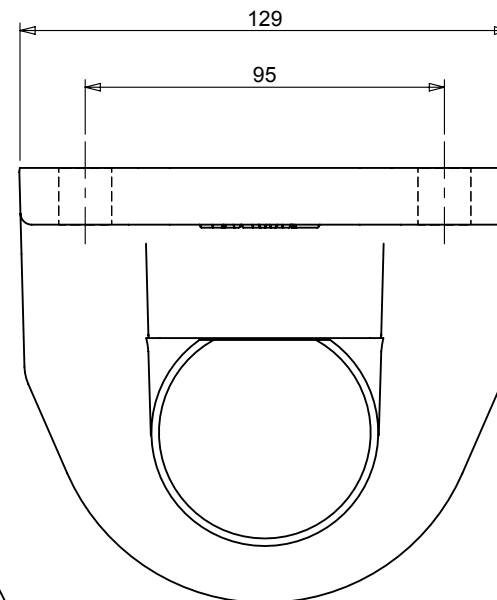

FOR USE WITH ALL  
OE CYLINDERS WITH  
51mm Ø EYE

Item No.	PartNo	Title	Qty.
1	TB101	Pivot Plate Bracket	1
2	BH294	Pin	1
3	KP17	Split Pin	1
4	GB369	Bush	1