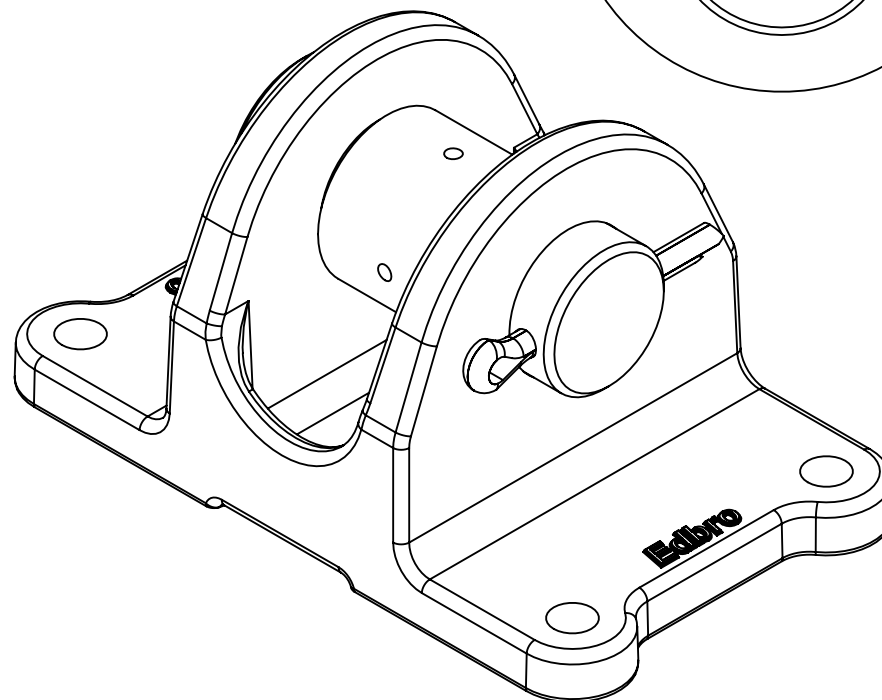

FOR USE WITH ALL  
OE CYLINDERS WITH  
51mm Ø EYE

Item No.	PartNo	Title	Qty.
1	TB101	Pivot Plate Bracket	1
2	BH294	Pin	1
3	KP17	Split Pin	1
4	GB369	Bush	1