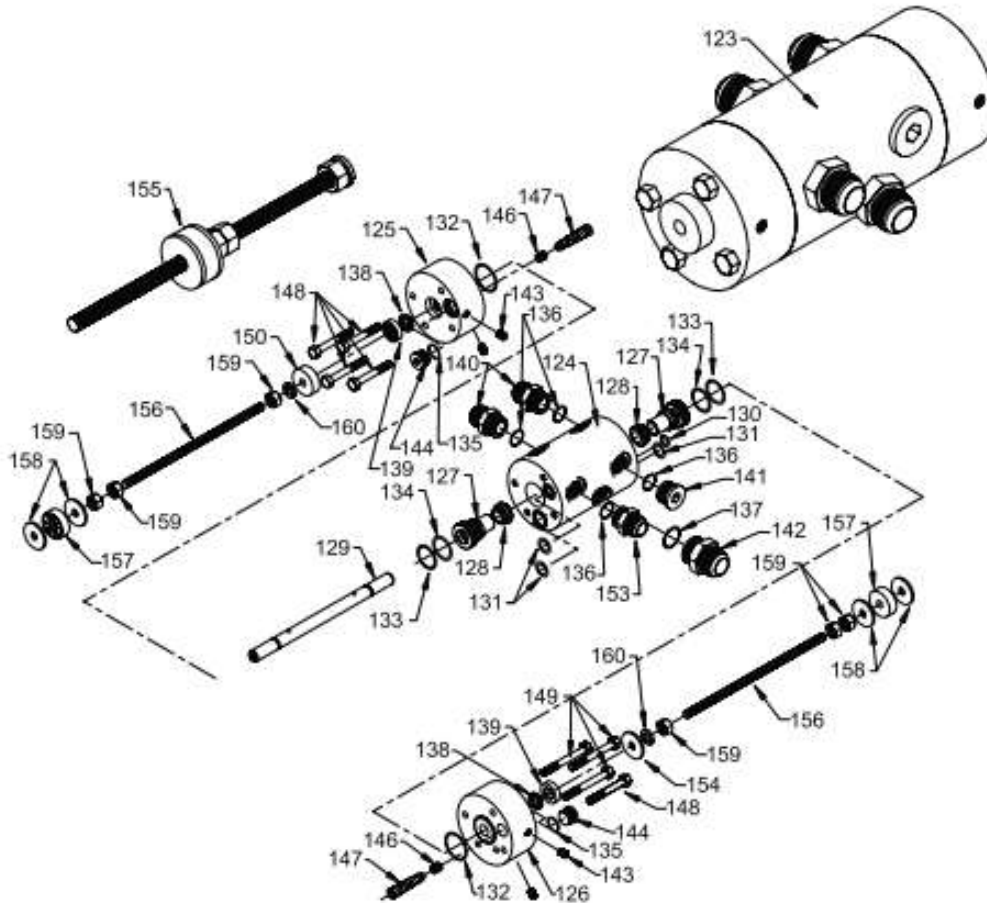

Switching Valve Assembly

ID #	QUANTITY	DESCRIPTION	PART NUMBER
Switching Valve Assembly			
123 ⁽¹⁾	1	Switching Valve Assembly SAE	03888901
-	-	Includes Items 124-154	-
124 ⁽¹⁾	1	Body Switching Valve	04504601
125 ⁽¹⁾	1	End Cap Right Switching Valve	04504701
126 ⁽¹⁾	1	End Cap Left Switching Valve	04504801
127	2	Poppet Switching Valve	03718901
128	2	Ring Poppet Switching Valve	03718801
129	1	Rod Control Switching Valve	01335501
-(²)	1	Seal Kit Switching Valve	03878001
-	-	Includes items 130-139	-
130	1	O-Ring 111	84376200

(1) Part numbers vary for Switching Valves made before 1998.

(2) The Switching Valve Seal Kit contains all necessary components to rebuild all Switching Valve models.

Switching Valve Assembly

ID #	QUANTITY	DESCRIPTION	PART NUMBER
131	3	O-Ring 117	84377000
132	2	O-Ring 126	84378200
133	2	O-Ring 216	84382200
134	2	O-Ring Backup 8-216	84391600
135	2	O-Ring 908	84387000
136	4	O-Ring 912	84387400
137	1	O-Ring 916	84387800
138	2	Seal Rod 5/8"	84352200
139	2	Wiper Canned 5/8" Rod	84427200
-(3)	3	O-Ring 011	84375200
-(3)	1	O-Ring 114	84376700
-(3)	2	O-Ring 124	84378000
-(3)	1	1/2" Pipe Plug Socket 7/8" Taper	84680790
140	2	6400-12-12 Straight	84685000
141	1	6408-12 M O-Ring Socket Plug	84687700
142	1	6400-16-16 Straight	84685400
143	4	1/8" Pipe Plug Socket 7/8" Taper	84680780
144	2	6408-08 M O-Ring Socket Plug	84687500
146	2	Spring S157	84451750
147	2	Filter Element CF0563-46	84012700
148	5	Bolt Hex GR5 3/8"x2 1/2"	86441000
149	3	Bolt Hex GR5 3/8"x3"	86442000
150	1	Cap Limit Switching Valve	02552101
153	1	6400-16-12 Straight	84685300
154	1	Washer Large OD 3/8"	86553500
155	2	Rod Threaded Assembly Switching Valve	03869701
-	-	Includes Items 156-160	-
156	1	Threaded Rod 3/8"x18"	86603000
157	1	Switching Valve Grommet	83217500
158	2	Washer Large OD 3/8"	86553500
159	3	Nut Hex 3/8"	86628500
160	1	Washer Lock 3/8"	86555000

(3) Not shown. For use with previous model Switching Valve.